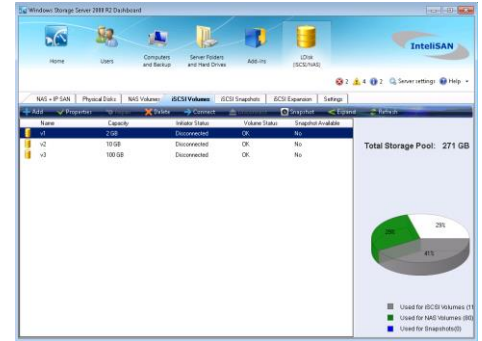

iSCSI Target Storage (SAN) and Disk Pooling Add-In for WHS-2011, WSS-essentials, SBS-2011-e, WS-2012e

- *iSCSI Target Storage / SAN*
- *IP SAN Block Data transfer*
- *iSCSI SAN interface over Ethernet*
- *Snapshot with schedules, revert, and convert to volume*
- *Spanned, Raid-0, Raid-1 Volumes*
- *Online Volume expansion*
- *Supports all Internal or external drives*
- *Drive Pooling/Drive Extender*
- *Storage Expansion through iSCSI*
- *Heterogeneous OS Support*
- *Data Protection with NAS or iSCSI volume duplication*
- *Easy to Use Interface*

LDisk™

LDisk™ Adds iSCSI Target Storage capability to Windows Home Server-2011, Windows Storage Server-Essentials, SBS-2011-essentials, and Windows Server 2012-Essentials. Using LDisk™, you can create a single appliance to provide all your storage and backup needs. Create a Unified Storage by adding LDisk™ to Windows Storage Operating systems (WHS-2011, WSS-e, SBS-2011e, WS-2012e). In addition to adding iSCSI Target, LDisk provides an advanced disk pooling technology and ability to expand your Storage beyond one box through Ethernet interface. You can have your expansion unit at any distance or even a different building.

Create your own SAN

Add iSCSI to your server
I couldn't believe it is that easy to have a SAN

Ease of Use

I never needed a manual to use this thing.

Virtualization

I don't have to worry about managing individual drives. I always know how much storage I have used, how much is left and just use any amount I need until I run out.